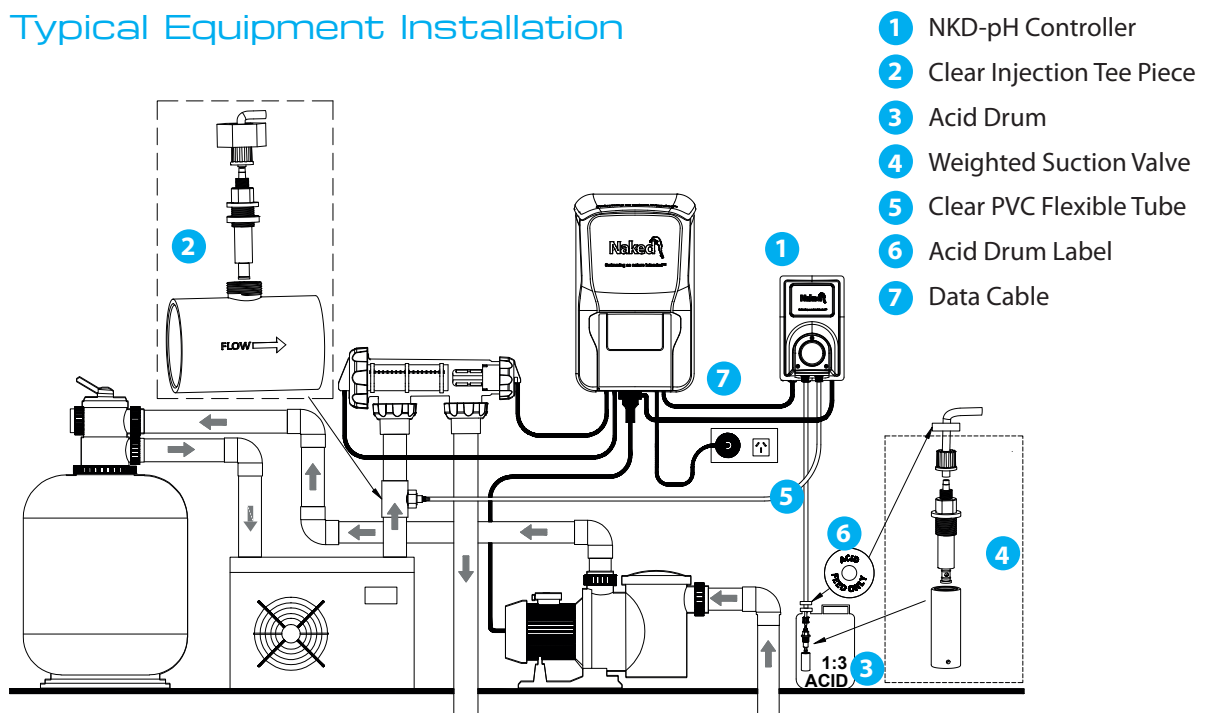

Dosing is based on pool size with no probes to clean or calibrate for simple management and reliability.

- ✓ Integrates with the NKD-R and NKD-C Freshwater Systems
- ✓ Plug and play
- ✓ Adjustable running and priming timers
- ✓ High quality peristaltic pump motor
- ✓ Superior chemical resistance
- ✓ Probe Free - doses acid based on size of the swimming pool
- ✓ PVC rollers ensuring low wear and tear
- ✓ Quality squeeze tube - Tygon® MF Norprene®
- ✓ IP34 Rated
- ✓ 12 months warranty

Typical Equipment Installation

Specifications

Volts Input (Vac)	220-245
Amps Input - Max. (Aac)	1.00
Total Power Consumption (W)	13W Motor - 20W Total
Frequency (Hz)	50
pH Controller Dimensions (mm)	135W x 225H x 123D
Output Controlled by Sanitiser (LPH)	0-1.0
Rated Pressure (kPa)	350
Squeeze Tube	Tygon® Norprene® (Commercial spec)
Motor Speed (RPM)	10
Non-Return Injector Valve	PVC with viton sleeve
Tubing	6m x 6mm Clear PVC Flexible Tube
Roller Block	Heavy-duty PVC
Power Cord	Approved piggy-back type
Water Connection	40/50mm
Water Flow Rate (L/min)	80-650
IP Rating	34
Net Weight (kg)	2.5